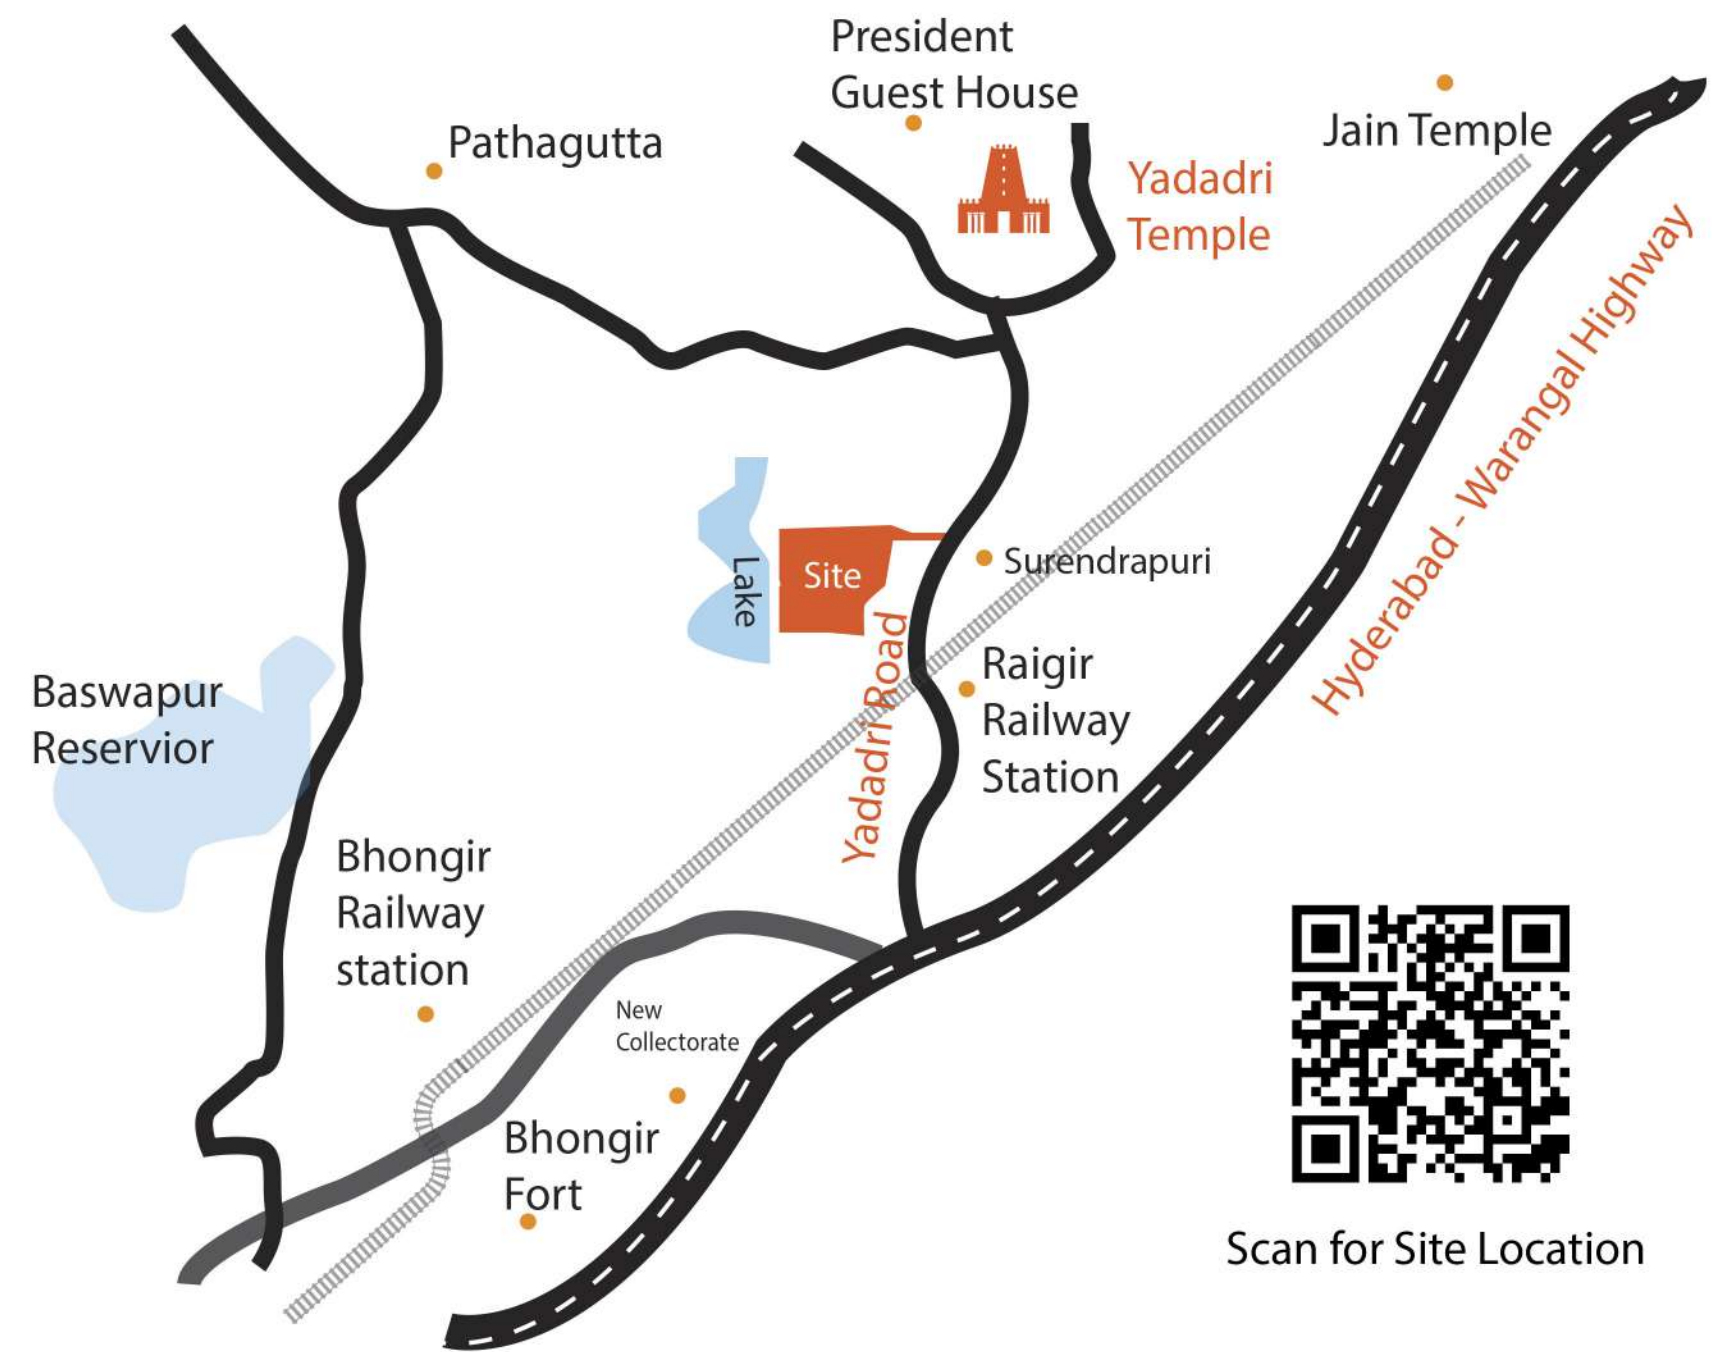

Invest & Be a part of World's Top Hotel Chain

4 STAR HOTEL
First time in **Yadadri**

Luxury Redefined _____
Fully Furnished Suite Rooms

The significance of location

Sri Lakshmi Narasimha Swamy Temple, also known as Yadadri or Yadagirigutta temple, is a Hindu temple located on a hillock in the town of Yadadri in the Indian state of Telangana with five years of renovation and reconstruction, Telangana's Yadadri temple has transformed from a small hill shrine into a magnificent and sprawling pilgrimage centre and an architectural marvel. The temple is situated 60km away from Hyderabad the state capital.

These factors make Yadadri an ideal location for long-term investment.

Good Connectivity: Yadadri has excellent connectivity with Hyderabad and other major cities in Telangana.

The town is located on the Hyderabad-Warangal highway, with a new railway line proposed to connect it to Hyderabad.

Project Location

Scan for Site Location

- * 50+ Luxury amenities
- * Best in view of Temple, Hill & Lake
- * 4 Star hospitality
- * Roof top Infinity Pool
- * 2 mins drive to Yadadri Temple
- * 2 mins drive to Surendrapuri
- * 3 mins drive to Warangal Highway
- * 20 mins to Jain Temple